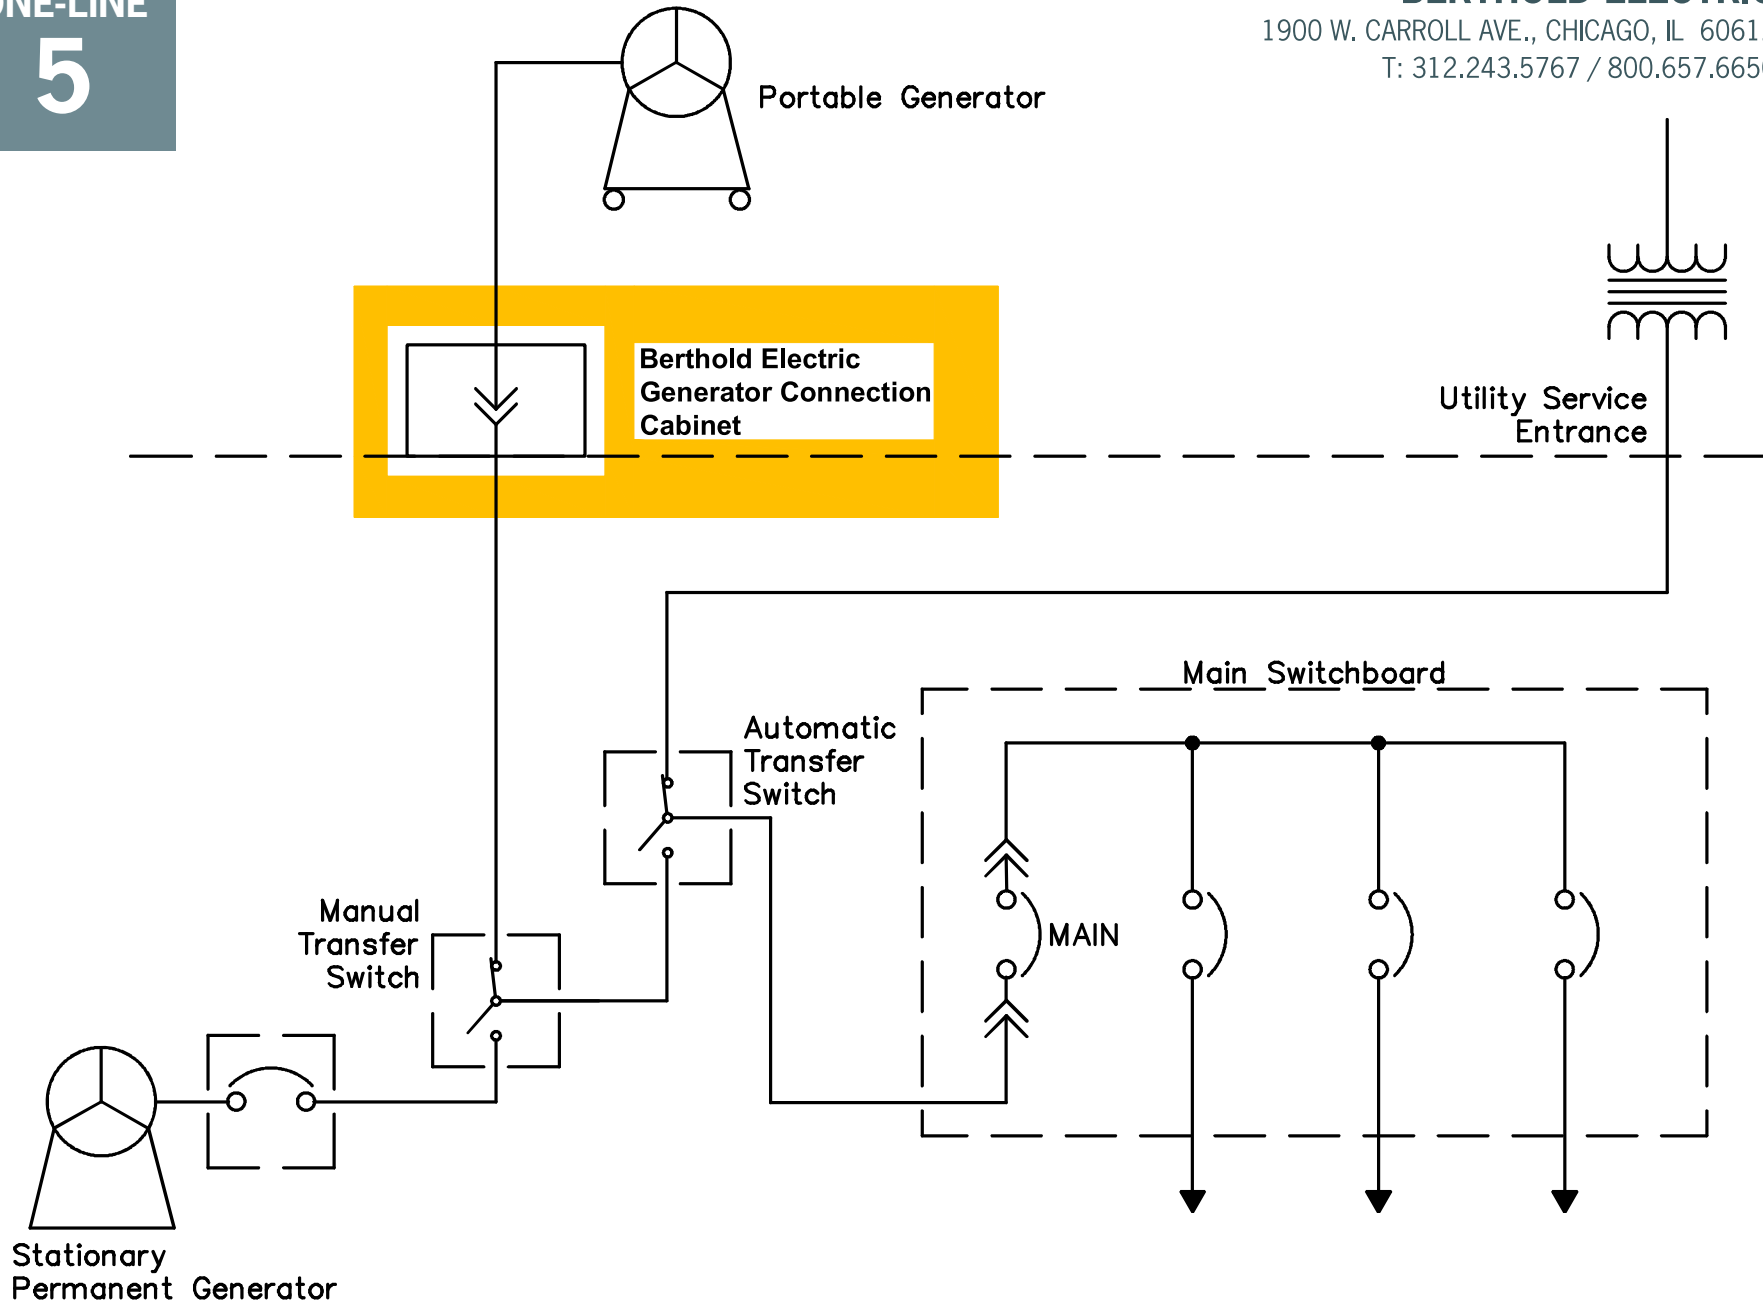

Permanent Generator With Transfer Switch
Connect Portable Generator or Load Bank

Portable Generator Without Transfer Switch

Portable Generator Without Transfer Switch – Breaker Interlock

Portable Generator With Transfer Switch

Permanent Generator With Transfer Switch

Auto-Start Portable Generator For Long-Term Standby Use